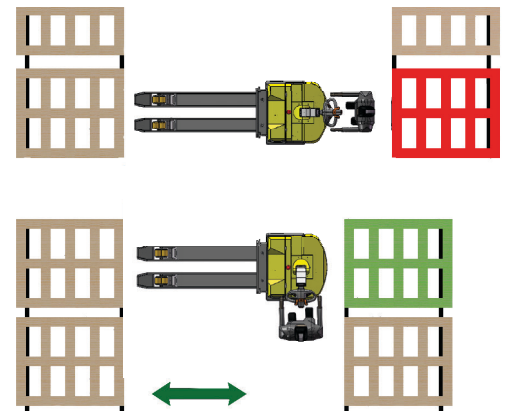

COMBiLiFT

LIFTING INNOVATION

COMBi-PPT

Powered Pallet Truck

Equipped with our patented multi-position tiller arm the Combi-PPT offers safer operation, maximum operator visibility and narrow aisle performance.

COMBi-PPT

combilift.com

REF.	DESCRIPTION	Standard	Option
1	Max. Lift Height	95 mm	
2	Lowered Height	87 mm	
3	Overall Height	1050 mm	
4	Overall Length	2350 mm	2550 mm
5	Ground Clearance Under Fork	17 mm	
6	Ground Clearance to Centre of Wheelbase	20 mm	
7	Width	920 mm	
8	Outside Spread of Fork Arms	580 mm	
9	Track Front	370 mm	
10	Load Centre Distance	700 mm	
11	Overhang Front	330 mm	
12	Wheelbase	1800 mm	2000 mm
13	Overhang Back	220 mm	
14	Length From Face of Fork	950 mm	
15	Platform Length	1400 mm	1600 mm
16	Minimum Outside Radius	2000 mm	2200 mm
A	Capacity	5000 kg	
B	Maximum Ground Speed	6 km/h	
C	Gradeability	5%	
D	Battery Capacity	24 V / 330 Ah	
E	Fork Section	70 mm x 210 mm	
F	Front Tyre (Polyurethane)	OD 85 mm / Width 95 mm	
G	Rear Tyre (Vulkollan)	OD 313 mm / Width 125 mm	
H	Standard Colour	Yellow & Grey	
I	AC Electric Traction Motor	24 V / 4 kW	
J	AC Electric Pump Motor	24 V / 5 kW	

Powered Pallet Truck

With a load capacity of 5000kg @ 700mm the Powered Pallet Truck (Combi-PPT) can work in the smallest operating aisles.

Superior safety with Combilift's patented Multi-Position Tiller Arm

The tiller can be turned to the left or right to allow the operator to remain at the side. This enables full visibility of the load and forks, while maintaining full steering control, providing greater awareness of the surroundings for enhanced overall safety.