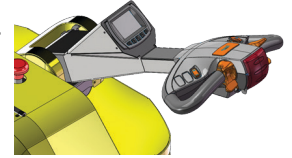

COMBiLiFT

LIFTING INNOVATION

COMBi-PPT

Powered Pallet Truck

Equipped with our patented multi-position tiller arm the Combi-PPT offers safer operation, maximum operator visibility and narrow aisle performance.

COMBi-PPT

combilift.com

REF.	DESCRIPTION	Standard	Option
1	Max. Lift Height	95 mm	
2	Lowered Height	87 mm	
3	Overall Height	1050 mm	
4	Overall Length	2350 mm	2550 mm
5	Ground Clearance Under Fork	17 mm	
6	Ground Clearance to Centre of Wheelbase	20 mm	
7	Width	920 mm	
8	Outside Spread of Fork Arms	580 mm	
9	Track Front	370 mm	
10	Load Centre Distance	700 mm	
11	Overhang Front	330 mm	
12	Wheelbase	1800 mm	2000 mm
13	Overhang Back	220 mm	
14	Length From Face of Fork	950 mm	
15	Platform Length	1400 mm	1600 mm
16	Minimum Outside Radius	2000 mm	2200 mm
A	Capacity	5000 kg	
B	Maximum Ground Speed	6 km/h	
C	Gradeability	5%	
D	Battery Capacity	24 V / 330 Ah	
E	Fork Section	70 mm x 210 mm	
F	Front Tyre (Polyurethane)	OD 85 mm / Width 95 mm	
G	Rear Tyre (Vulkollan)	OD 313 mm / Width 125 mm	
H	Standard Colour	Yellow & Grey	
I	AC Electric Traction Motor	24 V / 4 kW	
J	AC Electric Pump Motor	24 V / 5 kW	

Powered Pallet Truck

With a load capacity of 5000kg @ 700mm the Powered Pallet Truck (Combi-PPT) can work in the smallest operating aisles.

Superior safety with Combilift's patented Multi-Position Tiller Arm

The tiller can be turned to the left or right to allow the operator to remain at the side. This enables full visibility of the load and forks, while maintaining full steering control, providing greater awareness of the surroundings for enhanced overall safety.