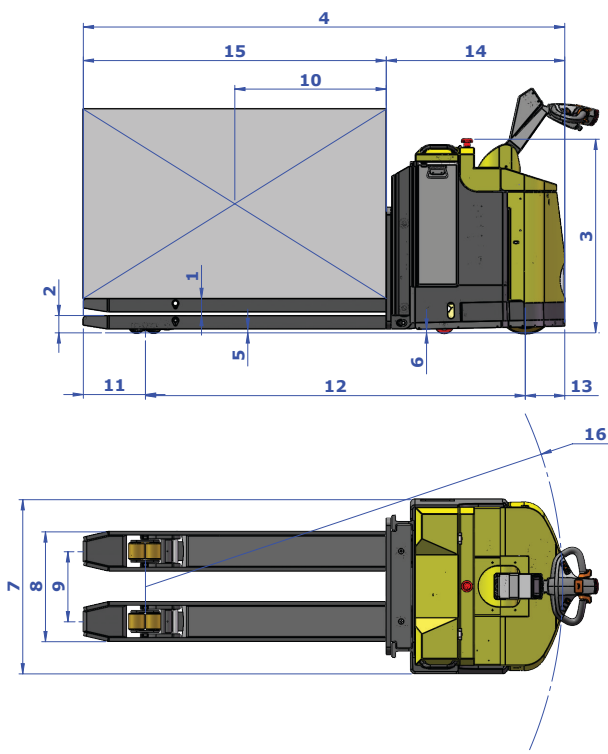

COMBiLiFT

LIFTING INNOVATION

COMBi-PPT

Powered Pallet Truck

Equipped with our patented multi-position tiller arm the Combi-PPT offers safer operation, maximum operator visibility and narrow aisle performance.

COMBi-PPT

combilift.com

REF.	DESCRIPTION	Standard	Option
1	Max. Lift Height	95 mm	
2	Lowered Height	87 mm	
3	Overall Height	1050 mm	
4	Overall Length	2350 mm	2550 mm
5	Ground Clearance Under Fork	17 mm	
6	Ground Clearance to Centre of Wheelbase	20 mm	
7	Width	920 mm	
8	Outside Spread of Fork Arms	580 mm	
9	Track Front	370 mm	
10	Load Centre Distance	700 mm	
11	Overhang Front	330 mm	
12	Wheelbase	1800 mm	2000 mm
13	Overhang Back	220 mm	
14	Length From Face of Fork	950 mm	
15	Platform Length	1400 mm	1600 mm
16	Minimum Outside Radius	2000 mm	2200 mm
A	Capacity	5000 kg	
B	Maximum Ground Speed	6 km/h	
C	Gradeability	5%	
D	Battery Capacity	24 V / 330 Ah	
E	Fork Section	70 mm x 210 mm	
F	Front Tyre (Polyurethane)	OD 85 mm / Width 95 mm	
G	Rear Tyre (Vulkollan)	OD 313 mm / Width 125 mm	
H	Standard Colour	Yellow & Grey	
I	AC Electric Traction Motor	24 V / 4 kW	
J	AC Electric Pump Motor	24 V / 5 kW	

Powered Pallet Truck

With a load capacity of 5000kg @ 700mm the Powered Pallet Truck (Combi-PPT) can work in the smallest operating aisles.

Superior safety with Combilift's patented Multi-Position Tiller Arm

The tiller can be turned to the left or right to allow the operator to remain at the side. This enables full visibility of the load and forks, while maintaining full steering control, providing greater awareness of the surroundings for enhanced overall safety.